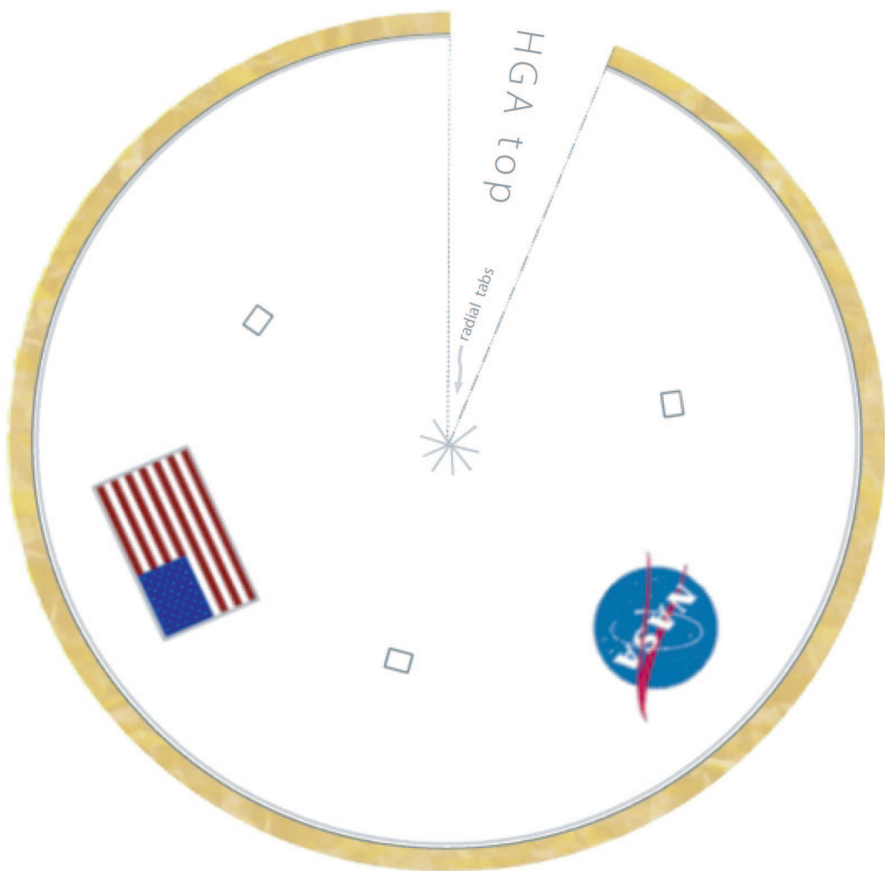

Top Deck

High Gain Antenna Top – HGA

Bottom Deck

High Gain Antenna Bottom - HGA

Radioisotope Thermal Generator – RTG

RTG Thermal Shield

RTG End Cap